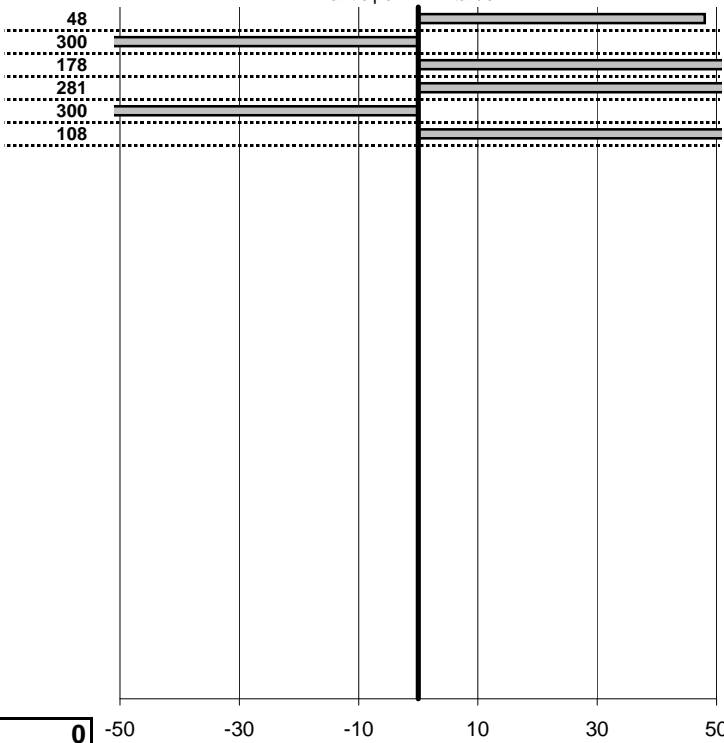

1

24 in classifica

prova	t.imposto	start	stop	t.netto
PA1-Primo Passaggio	0:00:15,00	12:06:17,11	12:06:32,59	0:00:15,48
PA2-Primo Passaggio	0:00:15,00	12:06:32,59	12:06:42,83	0:00:10,24
PA3-Primo Passaggio	0:00:15,00	12:06:42,83	12:06:59,61	0:00:16,78
PA4-Secondo passaggio	0:00:10,00	12:57:31,15	12:57:43,96	0:00:12,81
PA5-Secondo passaggio	0:00:18,00	12:57:43,96	12:57:52,23	0:00:08,27
PA6-Secondo passaggio	0:00:12,00	12:57:52,23	12:58:05,31	0:00:13,08